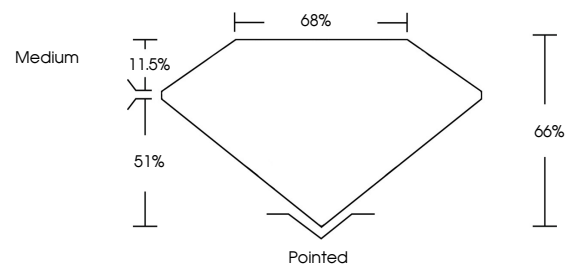

PROPORTIONS