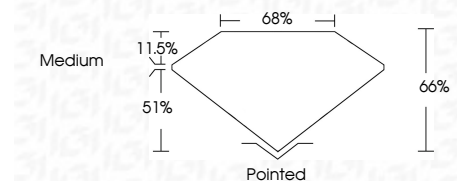

**ELECTRONIC COPY**

LG659408423  
Report verification at igi.org

October 10, 2024

IGI Report Number **LG659408423**

Description **LABORATORY GROWN DIAMOND**

Shape and Cutting Style **CUT CORNERED  
RECTANGULAR MODIFIED  
BRILLIANT**

Measurements **8.91 X 6.47 X 4.27 MM**

**GRADING RESULTS**

Carat Weight **2.11 CARATS**

Color Grade **D**

Clarity Grade **VVS 1**

**ADDITIONAL GRADING INFORMATION**

Polish **EXCELLENT**

Symmetry **EXCELLENT**

Fluorescence **NONE**

Inscription(s) **IGI LG659408423**

Comments: This Laboratory Grown Diamond was created by Chemical Vapor Deposition (CVD) growth process. Type IIa

**IGI**

October 10, 2024  
IGI Report No LG659408423  
CUT CORNERED RECT. MODIFIED BRILLIANT  
8.91 X 6.47 X 4.27 MM  
2.11 CARATS  
D  
VVS 1  
66%  
65%  
Medium  
Pointed  
EXCELLENT  
EXCELLENT  
NONE  
IGI LG659408423  
Comments: This Laboratory Grown Diamond was created by Chemical Vapor Deposition (CVD) growth process. Type IIa

**LABORATORY GROWN DIAMOND REPORT**

October 10, 2024

IGI Report Number **LG659408423**

Description **LABORATORY GROWN DIAMOND**

Shape and Cutting Style **CUT CORNERED RECTANGULAR  
MODIFIED BRILLIANT**

Measurements **8.91 X 6.47 X 4.27 MM**