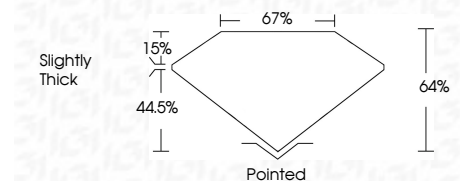

**ELECTRONIC COPY**

LG735512839  
Report verification at igi.org

October 3, 2025  
IGI Report Number **LG735512839**  
Description **LABORATORY GROWN DIAMOND**

Shape and Cutting Style **CUT CORNERED  
RECTANGULAR MODIFIED  
BRILLIANT**

Measurements **10.75 X 7.17 X 4.59 MM**

**GRADING RESULTS**

Carat Weight **3.21 CARATS**  
Color Grade **F**  
Clarity Grade **VS 1**

**ADDITIONAL GRADING INFORMATION**

Polish **EXCELLENT**  
Symmetry **EXCELLENT**  
Fluorescence **NONE**  
Inscription(s) **IGI LG735512839**  
Comments: This Laboratory Grown Diamond was created by Chemical Vapor Deposition (CVD) growth process. Type IIa

October 3, 2025  
IGI Report No LG735512839  
CUT CORNERED RECT. MODIFIED BRILLIANT  
10.75 X 7.17 X 4.59 MM  
3.21 CARATS  
F  
VS 1  
64%  
67%  
Slightly Thick  
Pointed  
EXCELLENT  
EXCELLENT  
NONE  
IGI LG735512839  
Comments: This Laboratory Grown Diamond was created by Chemical Vapor Deposition (CVD) growth process. Type IIa

**GRADING RESULTS**

Carat Weight **3.21 CARATS**  
Color Grade **F**  
Clarity Grade **VS 1**

**ADDITIONAL GRADING INFORMATION**

Polish **EXCELLENT**  
Symmetry **EXCELLENT**  
Fluorescence **NONE**  
Inscription(s) **IGI LG735512839**