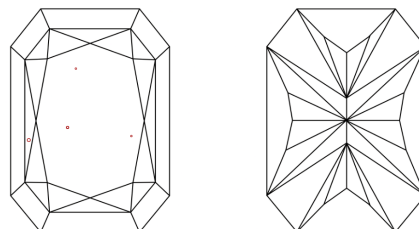

CLARITY CHARACTERISTICS

KEY TO SYMBOLS

Red symbols indicate internal characteristics.
Green symbols indicate external characteristics.