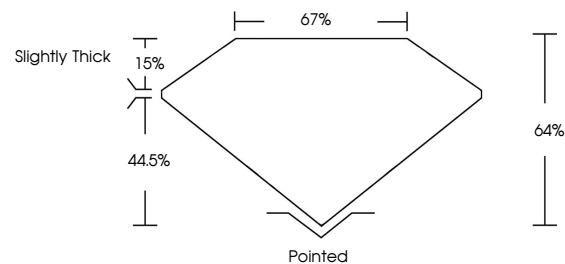

PROPORTIONS