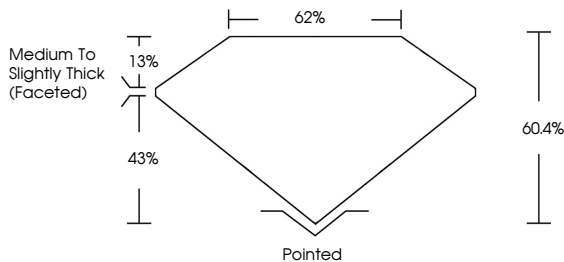

PROPORTIONS