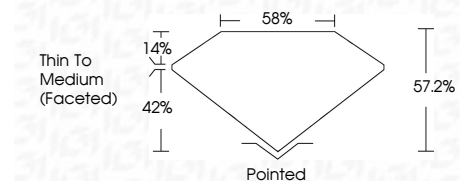

ELECTRONIC COPY

LG765604669
Report verification at igi.org

February 3, 2026
IGI Report Number **LG765604669**
Description **LABORATORY GROWN DIAMOND**
Shape and Cutting Style **ROUND MODIFIED BRILLIANT**
Measurements **8.10 - 8.08 X 4.62 MM**

GRADING RESULTS

Carat Weight **2.01 CARATS**
Color Grade **D**
Clarity Grade **VVS 2**

ADDITIONAL GRADING INFORMATION

Polish **EXCELLENT**
Symmetry **EXCELLENT**
Fluorescence **NONE**
Inscription(s) **(IGI) LG765604669**
Comments: This Laboratory Grown Diamond was created by Chemical Vapor Deposition (CVD) growth process. Type IIa

February 3, 2026
IGI Report No **LG765604669**
ROUND MODIFIED BRILLIANT
8.10 - 8.08 X 4.62 MM
2.01 CARATS
D
Carat Weight **2.01**
Color Grade **D**
Clarity Grade **VVS 2**
Depth **57.2%**
Table **85%**
Girdle
Thin To Medium (Faceted)
Culet **Pointed**
Polish **EXCELLENT**
Symmetry **EXCELLENT**
Fluorescence **NONE**
Inscription(s) **(IGI) LG765604669**
Comments: This Laboratory Grown Diamond was created by Chemical Vapor Deposition (CVD) growth process. Type IIa

LABORATORY GROWN DIAMOND REPORT

February 3, 2026
IGI Report Number **LG765604669**
Description **LABORATORY GROWN DIAMOND**
Shape and Cutting Style **ROUND MODIFIED BRILLIANT**
Measurements **8.10 - 8.08 X 4.62 MM**