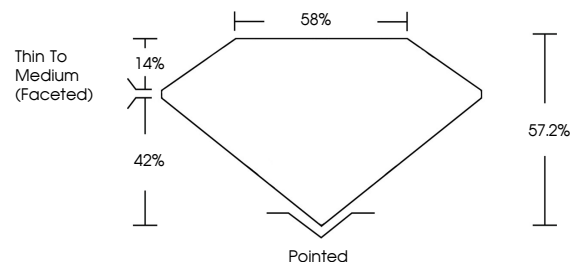

February 3, 2026
IGI Report No **LG765604669**
ROUND MODIFIED BRILLIANT
8.10 - 8.08 X 4.62 MM
2.01 CARATS
D
Carat Weight **2.01**
Color Grade **D**
Clarity Grade **VVS 2**
Depth **57.2%**
Table **85%**
Girdle
Thin To Medium (Faceted)
Culet **Pointed**
Polish **EXCELLENT**
Symmetry **EXCELLENT**
Fluorescence **NONE**
Inscription(s) **(IGI) LG765604669**
Comments: This Laboratory Grown Diamond was created by Chemical Vapor Deposition (CVD) growth process. Type IIa

GRADING RESULTS

Carat Weight **2.01 CARATS**
Color Grade **D**
Clarity Grade **VVS 2**

ADDITIONAL GRADING INFORMATION

Polish **EXCELLENT**
Symmetry **EXCELLENT**
Fluorescence **NONE**
Inscription(s) **(IGI) LG765604669**

Comments: This Laboratory Grown Diamond was created by Chemical Vapor Deposition (CVD) growth process. Type IIa

PROPORTIONS

Sample Image Used

CLARITY CHARACTERISTICS

KEY TO SYMBOLS

Red symbols indicate internal characteristics.
Green symbols indicate external characteristics.