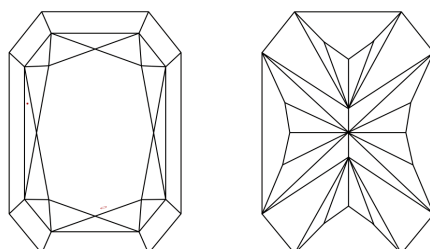

CLARITY CHARACTERISTICS

KEY TO SYMBOLS

Red symbols indicate internal characteristics.
Green symbols indicate external characteristics.