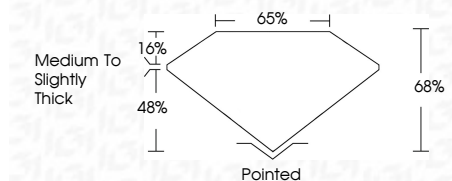

ELECTRONIC COPY

LG765605531
Report verification at igi.org

February 2, 2026
IGI Report Number **LG765605531**
Description **LABORATORY GROWN DIAMOND**
Shape and Cutting Style **CUT CORNERED
RECTANGULAR MODIFIED
BRILLIANT**

Measurements **8.93 X 6.28 X 4.27 MM**

GRADING RESULTS

Carat Weight **2.09 CARATS**
Color Grade **F**
Clarity Grade **VS 1**

ADDITIONAL GRADING INFORMATION

Polish **EXCELLENT**
Symmetry **EXCELLENT**
Fluorescence **NONE**
Inscription(s) **IGI LG765605531**
Comments: This Laboratory Grown Diamond was created by Chemical Vapor Deposition (CVD) growth process. Type IIa

February 2, 2026
IGI Report No. LG765605531
CUT CORNERED RECT. MODIFIED BRILLIANT
8.93 X 6.28 X 4.27 MM
2.09 CARATS
F
VS 1
68%
65%
Medium to Slightly Thick
Pointed
EXCELLENT
EXCELLENT
NONE
IGI LG765605531
Comments: This Laboratory Grown Diamond was created by Chemical Vapor Deposition (CVD) growth process. Type IIa

LABORATORY GROWN DIAMOND REPORT

February 2, 2026
IGI Report Number **LG765605531**
Description **LABORATORY GROWN DIAMOND**
Shape and Cutting Style **CUT CORNERED RECTANGULAR
MODIFIED BRILLIANT**
Measurements **8.93 X 6.28 X 4.27 MM**