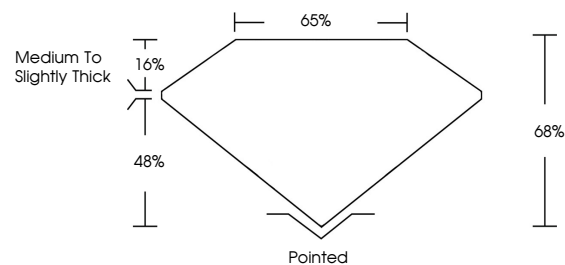

PROPORTIONS