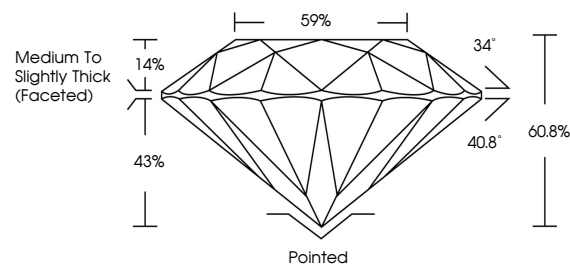

March 20, 2026
IGI Report No LG783609279
ROUND BRILLIANT
8.04 - 8.09 X 4.91 MM
2.00 CARATS
Color Grade **F**
Clarity Grade **VVS 2**
Cut Grade **IDEAL**
Depth **60.8%**
Table **59%**
Girdle **Medium To Slightly Thick (Faceted)**
Culet **Pointed**
Polish **EXCELLENT**
Symmetry **EXCELLENT**
Fluorescence **NONE**
Inscription(s) **IGI LG783609279**
Comments: This Laboratory Grown Diamond was created by Chemical Vapor Deposition (CVD) growth process. Type IIa

LABORATORY GROWN DIAMOND REPORT

March 20, 2026
IGI Report Number **LG783609279**
Description **LABORATORY GROWN DIAMOND**
Shape and Cutting Style **ROUND BRILLIANT**
Measurements **8.04 - 8.09 X 4.91 MM**

GRADING RESULTS

Carat Weight **2.00 CARATS**
Color Grade **F**
Clarity Grade **VVS 2**
Cut Grade **IDEAL**

ADDITIONAL GRADING INFORMATION

Polish **EXCELLENT**
Symmetry **EXCELLENT**
Fluorescence **NONE**
Inscription(s) **IGI LG783609279**

Comments: This Laboratory Grown Diamond was created by Chemical Vapor Deposition (CVD) growth process. Type IIa

PROPORTIONS

CLARITY CHARACTERISTICS

KEY TO SYMBOLS

Red symbols indicate internal characteristics.
Green symbols indicate external characteristics.