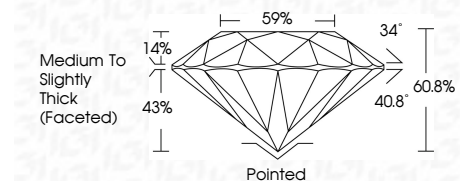

ELECTRONIC COPY

LG783609279
Report verification at igi.org

March 20, 2026
IGI Report Number **LG783609279**
Description **LABORATORY GROWN DIAMOND**
Shape and Cutting Style **ROUND BRILLIANT**
Measurements **8.04 - 8.09 X 4.91 MM**

GRADING RESULTS

Carat Weight **2.00 CARATS**
Color Grade **F**
Clarity Grade **VVS 2**
Cut Grade **IDEAL**

Sample Image Used

ADDITIONAL GRADING INFORMATION

Polish **EXCELLENT**
Symmetry **EXCELLENT**
Fluorescence **NONE**
Inscription(s) **IGI LG783609279**
Comments: This Laboratory Grown Diamond was created by Chemical Vapor Deposition (CVD) growth process. Type IIa

March 20, 2026
IGI Report No LG783609279
ROUND BRILLIANT
8.04 - 8.09 X 4.91 MM
2.00 CARATS
Color Grade **F**
Clarity Grade **VVS 2**
Cut Grade **IDEAL**
Depth **60.8%**
Table **59%**
Girdle **Medium To Slightly Thick (Faceted)**
Culet **Pointed**
Polish **EXCELLENT**
Symmetry **EXCELLENT**
Fluorescence **NONE**
Inscription(s) **IGI LG783609279**
Comments: This Laboratory Grown Diamond was created by Chemical Vapor Deposition (CVD) growth process. Type IIa

LABORATORY GROWN DIAMOND REPORT

March 20, 2026
IGI Report Number **LG783609279**
Description **LABORATORY GROWN DIAMOND**
Shape and Cutting Style **ROUND BRILLIANT**
Measurements **8.04 - 8.09 X 4.91 MM**