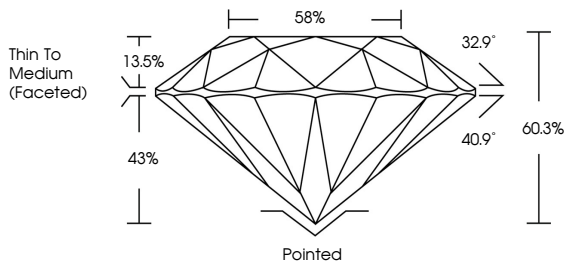

PROPORTIONS