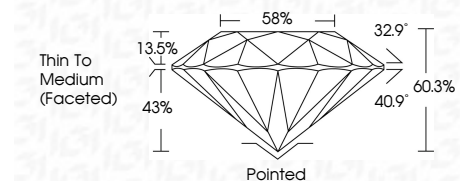

**ELECTRONIC COPY**

LG792673439  
Report verification at igi.org

May 8, 2026  
IGI Report Number **LG792673439**  
Description **LABORATORY GROWN DIAMOND**  
Shape and Cutting Style **ROUND BRILLIANT**  
Measurements **7.23 - 7.26 X 4.37 MM**

**GRADING RESULTS**  
Carat Weight **1.39 CARAT**  
Color Grade **E**  
Clarity Grade **VS 1**  
Cut Grade **IDEAL**

**ADDITIONAL GRADING INFORMATION**  
Polish **EXCELLENT**  
Symmetry **EXCELLENT**  
Fluorescence **NONE**  
Inscription(s) **IGI LG792673439**  
Comments: This Laboratory Grown Diamond was created by Chemical Vapor Deposition (CVD) growth process. Type IIa

May 8, 2026  
IGI Report No **LG792673439**  
**ROUND BRILLIANT**  
1.39 CARAT  
E  
VS 1  
IDEAL  
60.3%  
58%  
Thin To Medium (Faceted)  
Pointed  
EXCELLENT  
EXCELLENT  
NONE  
IGI LG792673439  
Comments: This Laboratory Grown Diamond was created by Chemical Vapor Deposition (CVD) growth process. Type IIa

May 8, 2026  
IGI Report Number **LG792673439**  
Description **LABORATORY GROWN DIAMOND**  
Shape and Cutting Style **ROUND BRILLIANT**  
Measurements **7.23 - 7.26 X 4.37 MM**

**GRADING RESULTS**  
Carat Weight **1.39 CARAT**  
Color Grade **E**  
Clarity Grade **VS 1**  
Cut Grade **IDEAL**