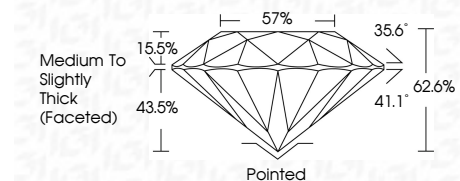

ELECTRONIC COPY

LG792675060
Report verification at igi.org

April 30, 2026
IGI Report Number **LG792675060**
Description **LABORATORY GROWN DIAMOND**
Shape and Cutting Style **ROUND BRILLIANT**
Measurements **6.51 - 6.54 X 4.09 MM**

GRADING RESULTS

Carat Weight **1.07 CARAT**
Color Grade **D**
Clarity Grade **VVS 2**
Cut Grade **EXCELLENT**

ADDITIONAL GRADING INFORMATION

Polish **EXCELLENT**
Symmetry **EXCELLENT**
Fluorescence **NONE**
Inscription(s) **IGI LG792675060**
Comments: This Laboratory Grown Diamond was created by Chemical Vapor Deposition (CVD) growth process. Type IIa

April 30, 2026
IGI Report No LG792675060
ROUND BRILLIANT
6.51 - 6.54 X 4.09 MM
Carat Weight **1.07 CARAT**
Color Grade **D**
Clarity Grade **VVS 2**
Cut Grade **EXCELLENT**
Depth **43.5%**
Table **57%**
Girdle **Medium To Slightly Thick (Faceted)**
Culet **Pointed**
Polish **EXCELLENT**
Symmetry **EXCELLENT**
Fluorescence **NONE**
Inscription(s) **IGI LG792675060**
Comments: This Laboratory Grown Diamond was created by Chemical Vapor Deposition (CVD) growth process. Type IIa

GRADING RESULTS

Carat Weight **1.07 CARAT**
Color Grade **D**
Clarity Grade **VVS 2**
Cut Grade **EXCELLENT**

ADDITIONAL GRADING INFORMATION

Polish **EXCELLENT**
Symmetry **EXCELLENT**
Fluorescence **NONE**
Inscription(s) **IGI LG792675060**