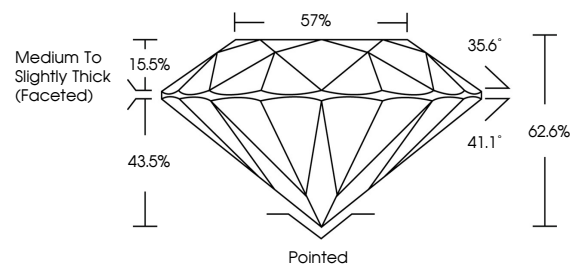

April 30, 2026
IGI Report No LG792675060
ROUND BRILLIANT
6.51 - 6.54 X 4.09 MM
Carat Weight **1.07 CARAT**
Color Grade **D**
Clarity Grade **VVS 2**
Cut Grade **EXCELLENT**
Depth **43.5%**
Table **57%**
Girdle **Medium To Slightly Thick (Faceted)**
Culet **Pointed**
Polish **EXCELLENT**
Symmetry **EXCELLENT**
Fluorescence **NONE**
Inscription(s) **IGI LG792675060**
Comments: This Laboratory Grown Diamond was created by Chemical Vapor Deposition (CVD) growth process. Type IIa

LABORATORY GROWN DIAMOND REPORT

April 30, 2026
IGI Report Number **LG792675060**
Description **LABORATORY GROWN DIAMOND**
Shape and Cutting Style **ROUND BRILLIANT**
Measurements **6.51 - 6.54 X 4.09 MM**

GRADING RESULTS

Carat Weight **1.07 CARAT**
Color Grade **D**
Clarity Grade **VVS 2**
Cut Grade **EXCELLENT**

ADDITIONAL GRADING INFORMATION

Polish **EXCELLENT**
Symmetry **EXCELLENT**
Fluorescence **NONE**
Inscription(s) **IGI LG792675060**

Comments: This Laboratory Grown Diamond was created by Chemical Vapor Deposition (CVD) growth process. Type IIa

PROPORTIONS

CLARITY CHARACTERISTICS

KEY TO SYMBOLS

Red symbols indicate internal characteristics.
Green symbols indicate external characteristics.