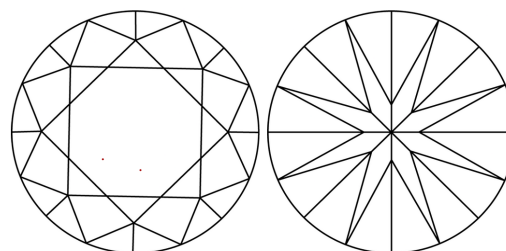

CLARITY CHARACTERISTICS

KEY TO SYMBOLS

Red symbols indicate internal characteristics.
Green symbols indicate external characteristics.