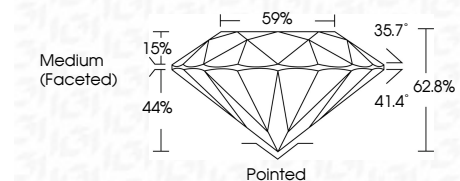

ELECTRONIC COPY

LG804624132
Report verification at igi.org

May 26, 2026
IGI Report Number **LG804624132**
Description **LABORATORY GROWN DIAMOND**
Shape and Cutting Style **ROUND BRILLIANT**
Measurements **6.85 - 6.88 X 4.31 MM**

GRADING RESULTS
Carat Weight **1.26 CARAT**
Color Grade **D**
Clarity Grade **VS 1**
Cut Grade **EXCELLENT**

Sample Image Used

ADDITIONAL GRADING INFORMATION
Polish **EXCELLENT**
Symmetry **EXCELLENT**
Fluorescence **NONE**
Inscription(s) **IGI LG804624132**
Comments: This Laboratory Grown Diamond was created by Chemical Vapor Deposition (CVD) growth process. Type IIa

May 26, 2026
IGI Report No LG804624132
ROUND BRILLIANT
6.85 - 6.88 X 4.31 MM
1.26 CARAT
Color Grade **D**
Clarity Grade **VS 1**
Depth **62.8%**
Table **59%**
Girdle **Medium (Faceted)**
Culet **Pointed**
Polish **EXCELLENT**
Symmetry **EXCELLENT**
Fluorescence **NONE**
Inscriptions(s) **IGI LG804624132**
Comments: This Laboratory Grown Diamond was created by Chemical Vapor Deposition (CVD) growth process. Type IIa

LABORATORY GROWN DIAMOND REPORT

May 26, 2026
IGI Report Number **LG804624132**
Description **LABORATORY GROWN DIAMOND**
Shape and Cutting Style **ROUND BRILLIANT**
Measurements **6.85 - 6.88 X 4.31 MM**