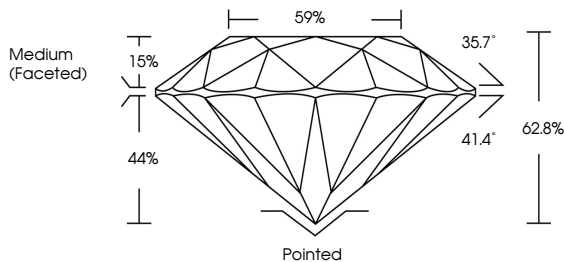

PROPORTIONS