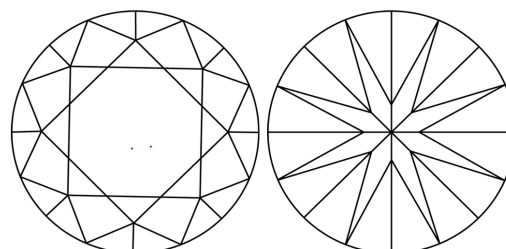

CLARITY CHARACTERISTICS

KEY TO SYMBOLS

Red symbols indicate internal characteristics.
Green symbols indicate external characteristics.