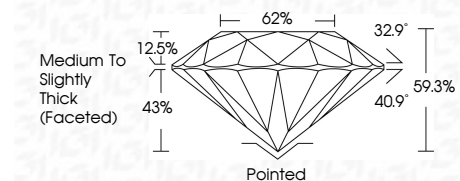

ELECTRONIC COPY

LG806601665
Report verification at igi.org

May 30, 2026
IGI Report Number **LG806601665**
Description **LABORATORY GROWN DIAMOND**
Shape and Cutting Style **ROUND BRILLIANT**
Measurements **6.57 - 6.61 X 3.91 MM**

GRADING RESULTS
Carat Weight **1.05 CARAT**
Color Grade **D**
Clarity Grade **VVS 2**
Cut Grade **EXCELLENT**

ADDITIONAL GRADING INFORMATION
Polish **EXCELLENT**
Symmetry **EXCELLENT**
Fluorescence **NONE**
Inscription(s) **IGI LG806601665**
Comments: This Laboratory Grown Diamond was created by Chemical Vapor Deposition (CVD) growth process. Type IIa

May 30, 2026
IGI Report No. LG806601665
ROUND BRILLIANT
6.57 - 6.61 X 3.91 MM
1.05 CARAT
Color Grade **D**
Clarity Grade **VVS 2**
Cut Grade **EXCELLENT**
Depth **59.3%**
Table **62%**
Girdle **Medium To Slightly Thick (Faceted)**
Culet **Pointed**
Polish **EXCELLENT**
Symmetry **EXCELLENT**
Fluorescence **NONE**
Inscription(s) **IGI LG806601665**
Comments: This Laboratory Grown Diamond was created by Chemical Vapor Deposition (CVD) growth process. Type IIa

GRADING RESULTS
Carat Weight **1.05 CARAT**
Color Grade **D**
Clarity Grade **VVS 2**
Cut Grade **EXCELLENT**

ADDITIONAL GRADING INFORMATION
Polish **EXCELLENT**
Symmetry **EXCELLENT**
Fluorescence **NONE**
Inscription(s) **IGI LG806601665**