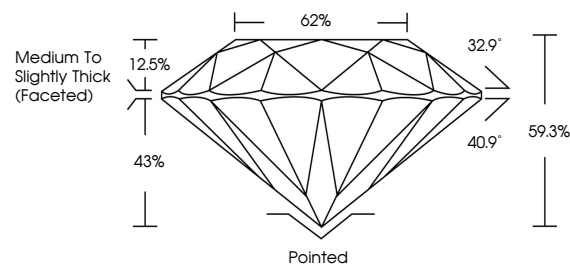

PROPORTIONS